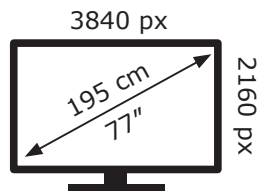

# ENERGY

LG Electronics

OLED77CX9LA

**163** kWh/1000h

ABCDEF**G**

**321** kWh/1000h

2019/2013